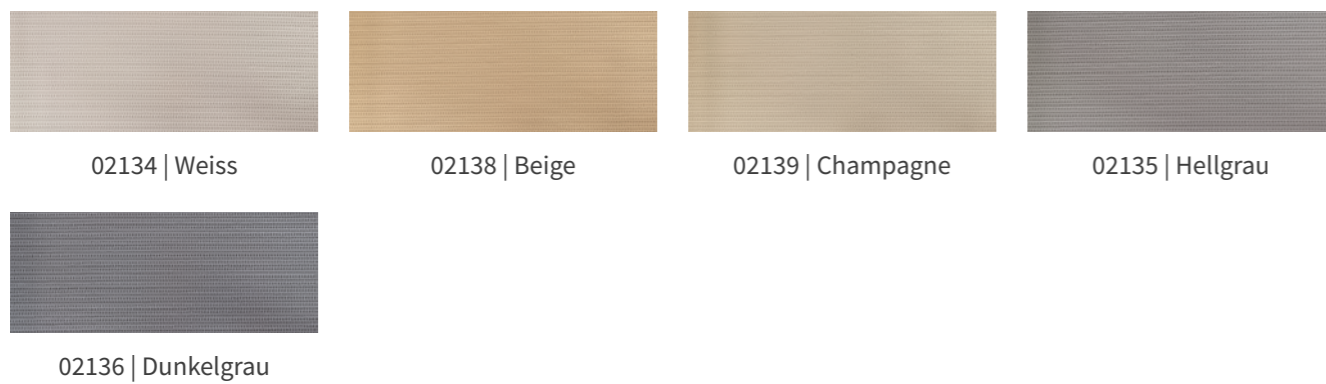

STAM 6002

Cristal

Dacron

Glassrope

Sunworker

Corradi

Tempotest Starlight Resinato

Tempotest Starlight FR